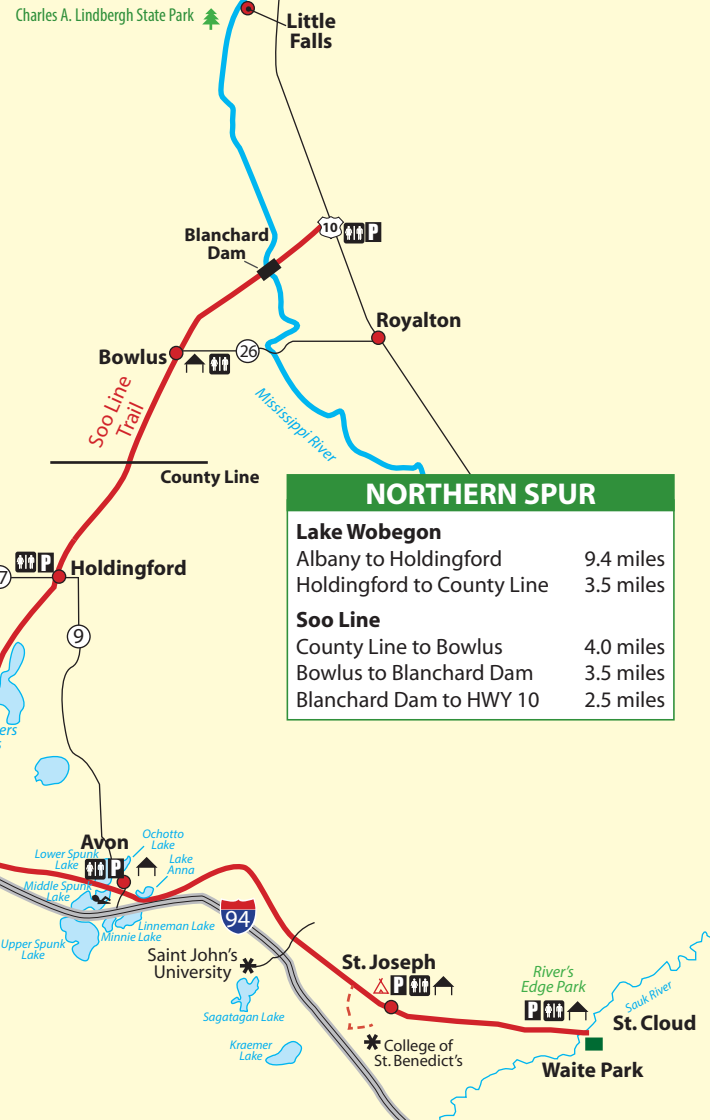

LAKE WOBEGON REGIONAL TRAIL

65 MILES PAVED

Lake Wobegon Regional Trail ends in Osakis and connects to Central Lakes Trail

2.3 miles

Waite Park	2.3	5.3	10.3	16.3	22.8	28.8	37.3	44.8	50.8
St. Joseph		3	8	14	20.5	26.5	35	42.5	48.5
Collegeville			5	11	17.5	23.5	32	39.5	45.5
Avon				6	12.5	18.5	27.0	34.5	40.5
Albany					6.5	12.5	21	28.5	34.5
Freeport						6	14.5	22	28
Melrose							8.5	16	22
Sauk Centre								7.5	13.5
West Union									6
Osakis									

- LEGEND**
- State Park
 - Lake Wobegon/ Soo Line Trail
 - City Trail
 - Campground
 - Parking
 - Restroom
 - Shelter

Find More Maps at www.MNTrails.com

NORTHERN SPUR

Lake Wobegon	
Albany to Holdingford	9.4 miles
Holdingford to County Line	3.5 miles
Soo Line	
County Line to Bowlus	4.0 miles
Bowlus to Blanchard Dam	3.5 miles
Blanchard Dam to HWY 10	2.5 miles